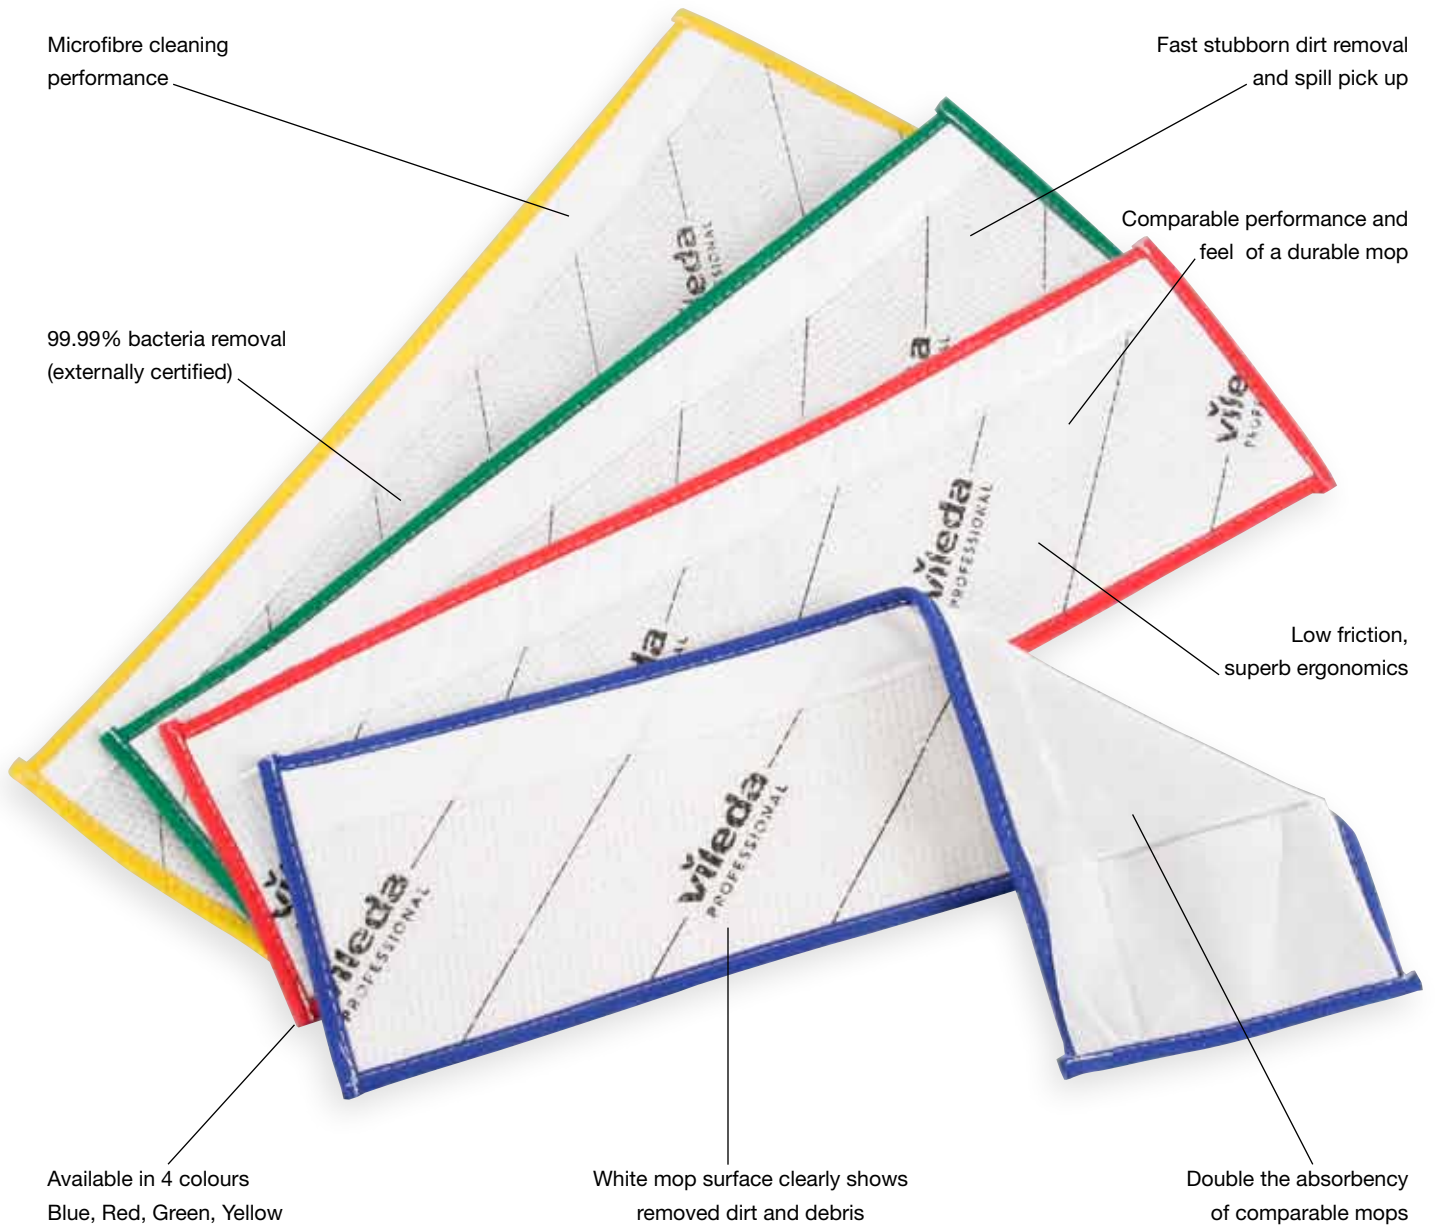

40cm Express (Velcro) Mop